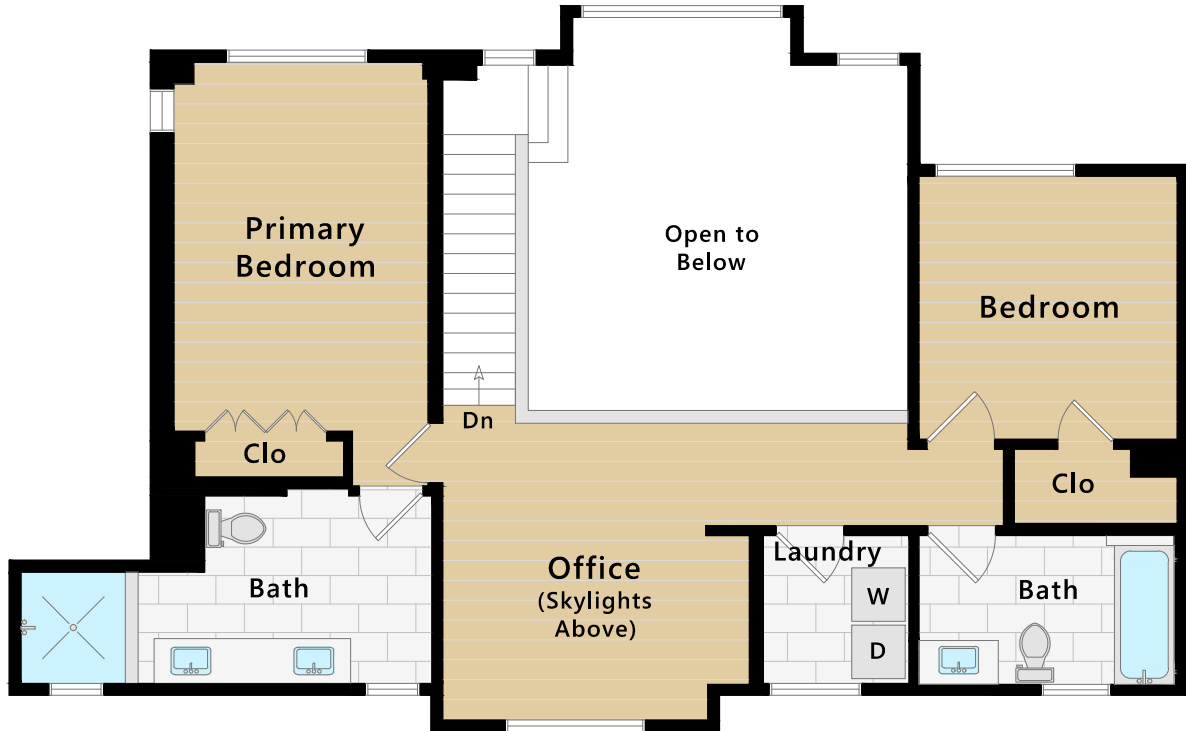

208 28th Street, #301

San Francisco, CA

Upper Level

Main Level