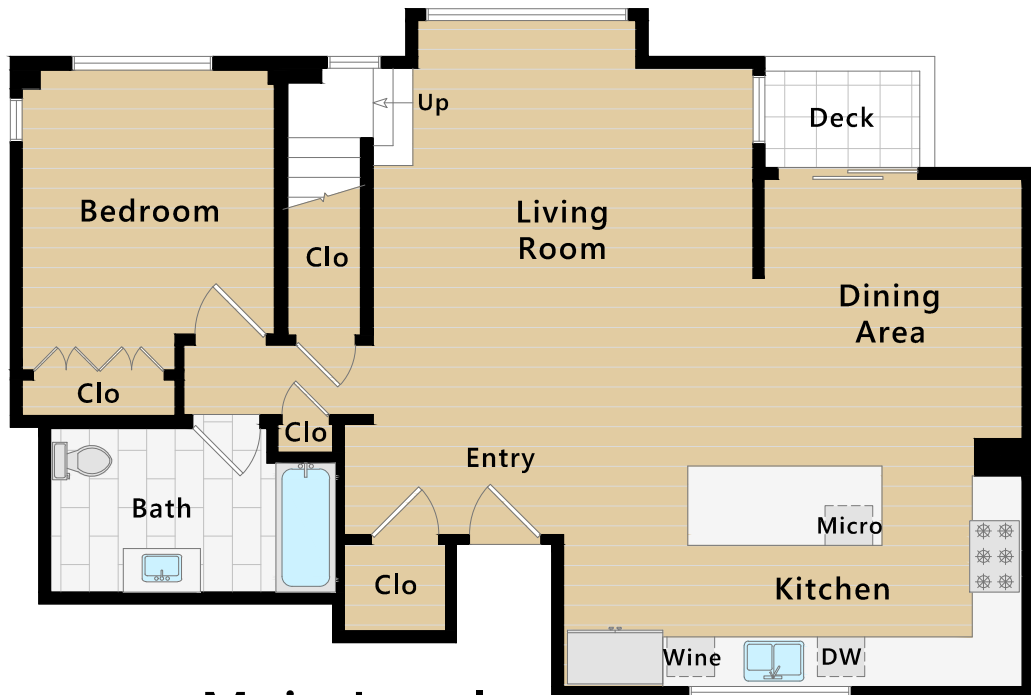

208 28th Street, #301

San Francisco, CA

Upper Level

Main Level